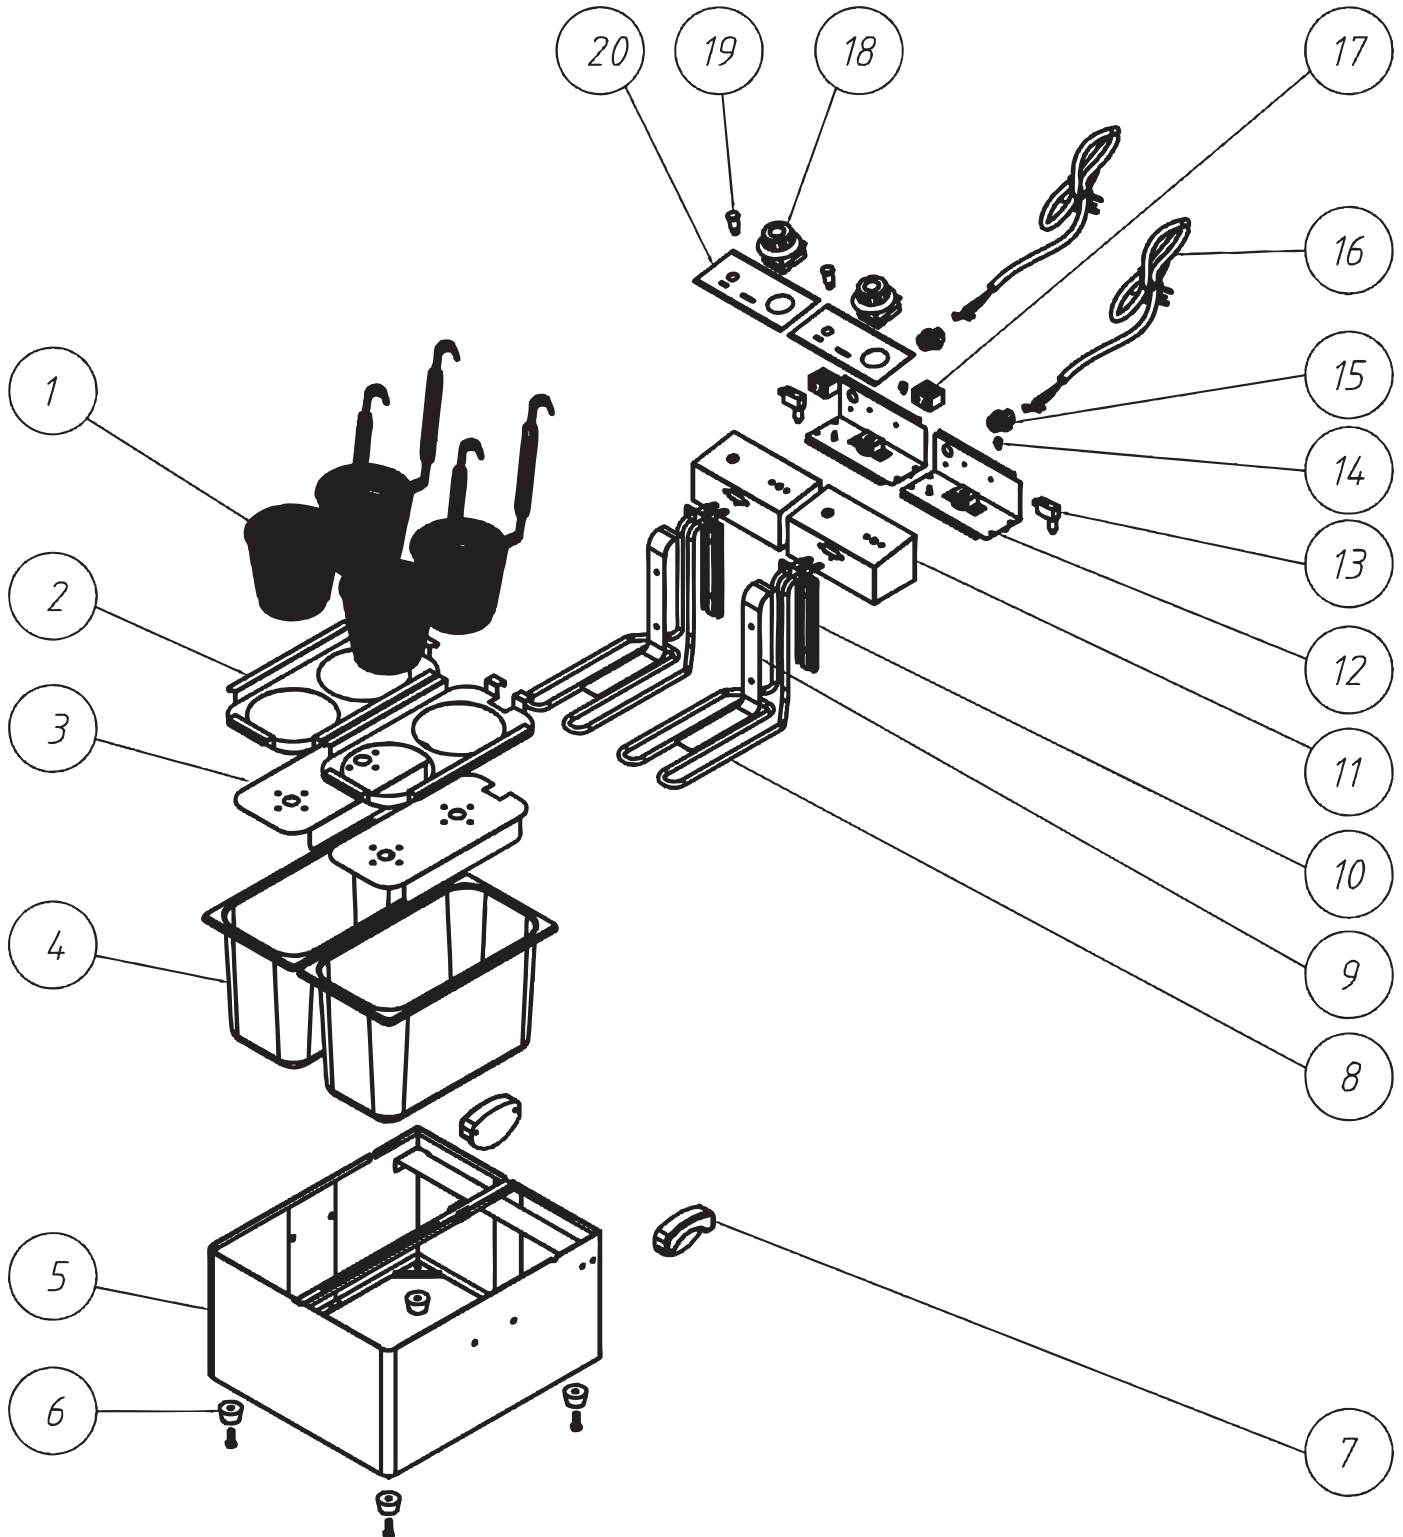

Parts Breakdown

Model CE-CN-0004-B 43558

Parts Breakdown

Model CE-CN-0004-B 43558

Item No.	Description	Position	Item No.	Description	Position	Item No.	Description	Position
65936	Basket for 43558	1	65943	Heater for 43558	8	65950	Power Cord Holder for 43558	15
65937	Basket Support for 43558	2	65944	Heater Front Cover for 43558	9	65951	Power Cord for 43558	16
65938	Heater Bottom Cover for 43558	3	65945	Heater Back Cover for 43558	10	65952	Terminal Block for 43558	17
65939	GN Pan 1/3x200mm for 43558	4	65946	Control Box for 43558	11	65953	Thermostat for 43558	18
65956	Base for 43558	5	65947	Control Box Cover for 43558	12	65954	Power Indicator for 43558	19
65941	Rubber Feet for 43558	6	65948	Micro Switch for 43558	13	65955	PVC Board for 43558	20
65942	Body Handle for 43558	7	65949	Ground Wire Label for 43558	14			